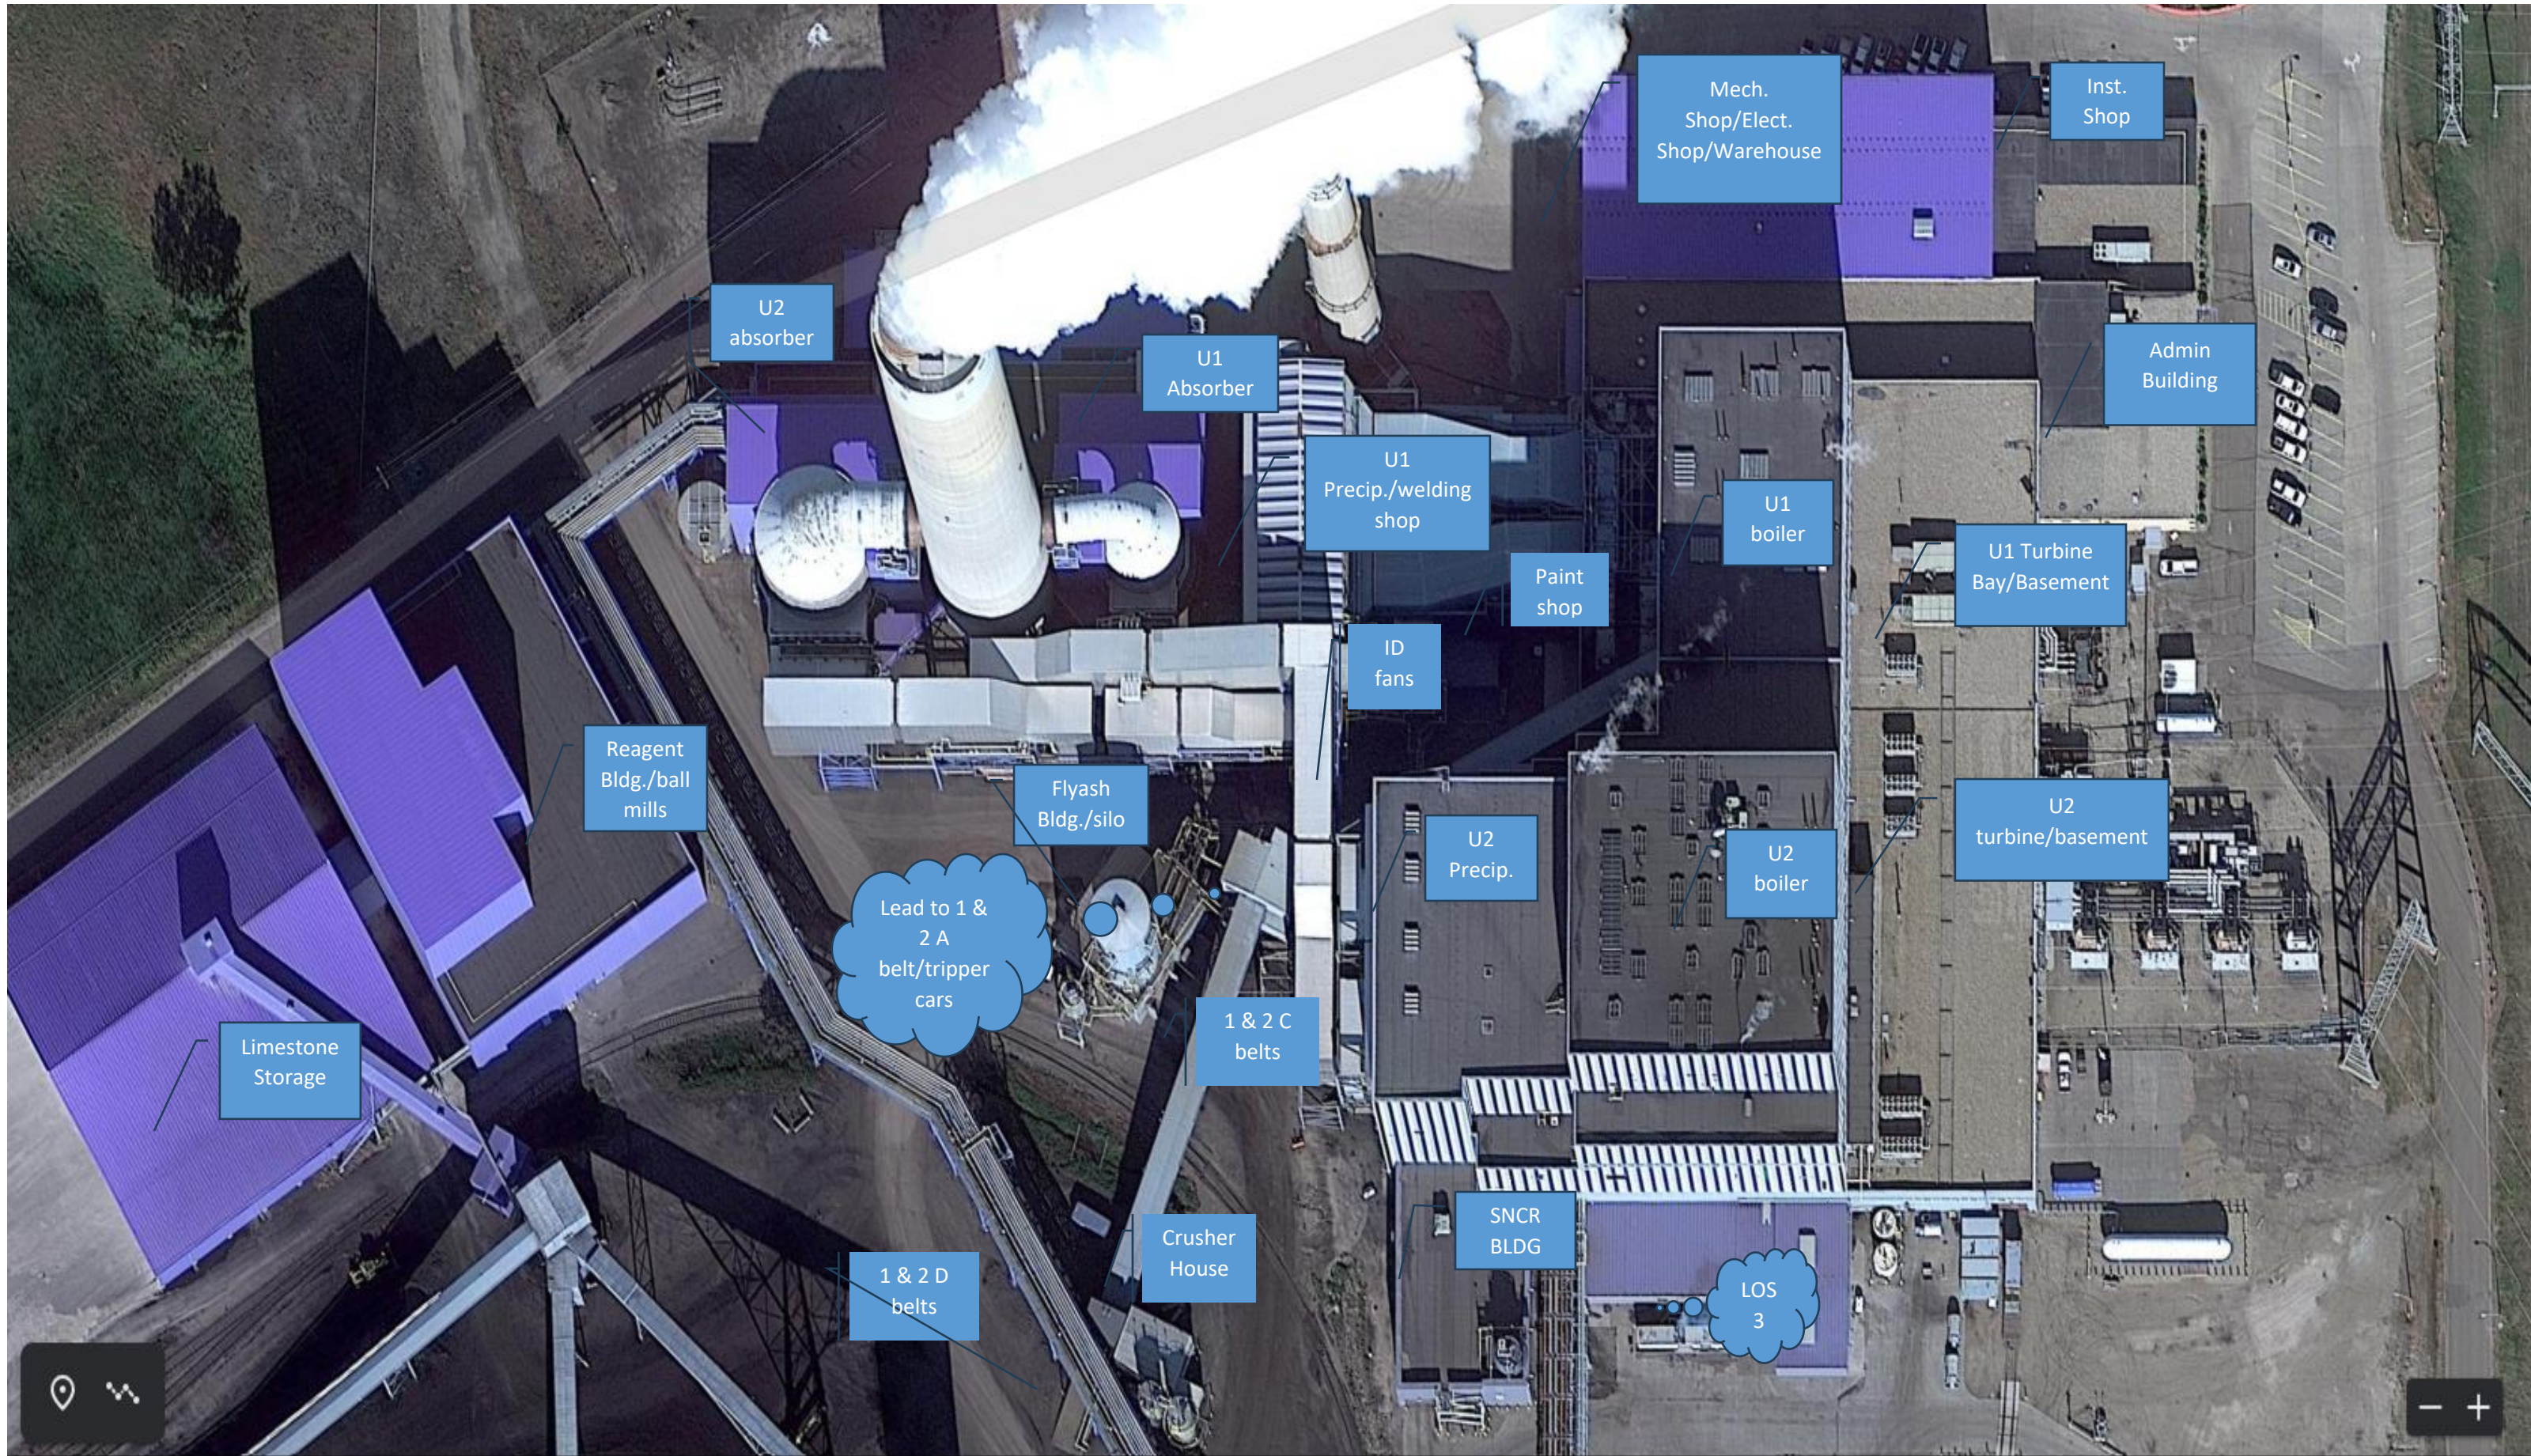

Leland Olds Station: Aerial view 8-17-23

Leland Olds Station: Aerial view 8-17-23

Leland Olds Station: Aerial view 8-17-23

Leland Olds Station: Aerial view 8-17-23

Intake Bldg

Brick house & Garage

230 KV Bldg.

345 KV Bldg.

Quonset storage Bldgs.

Hazardous waste storage

Coal pond Bldg.

Leland Olds Station: Aerial view 8-17-23