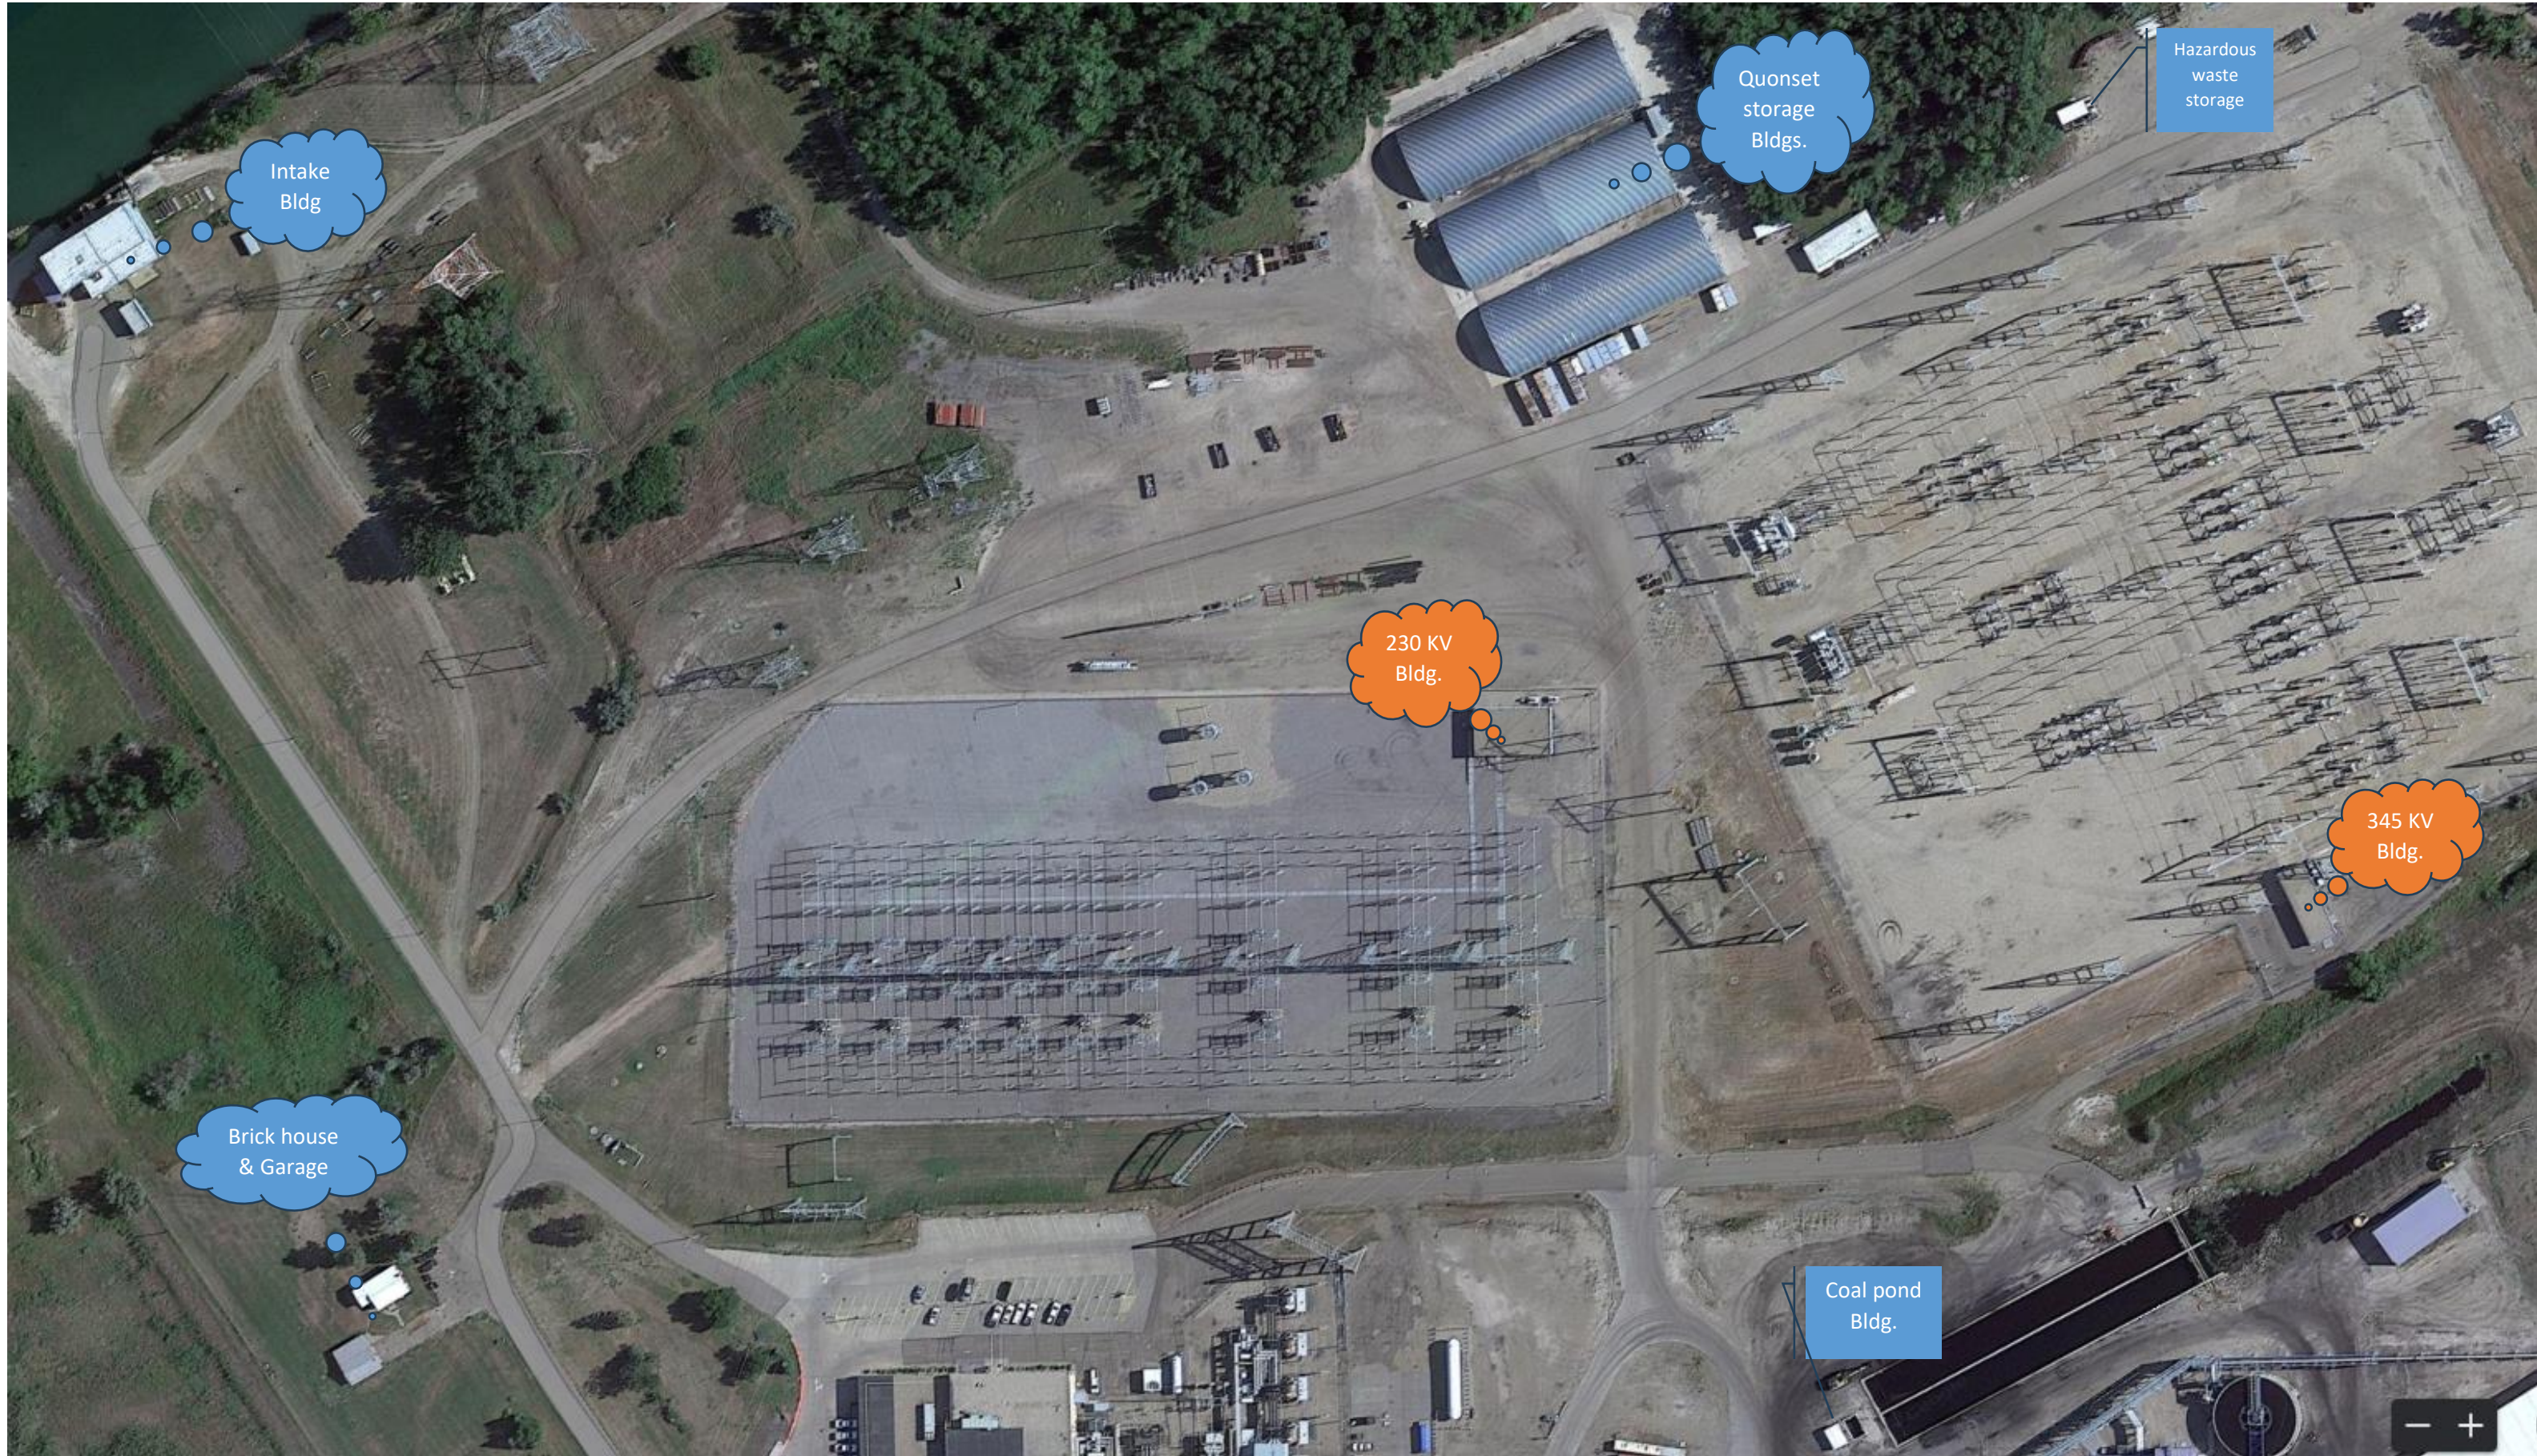

Leland Olds Station: Aerial view 8-17-23

Leland Olds Station: Aerial view 8-17-23

Leland Olds Station: Aerial view 8-17-23

Leland Olds Station: Aerial view 8-17-23

Intake Bldg

Brick house & Garage

230 KV Bldg.

345 KV Bldg.

Quonset storage Bldgs.

Hazardous waste storage

Coal pond Bldg.

Leland Olds Station: Aerial view 8-17-23